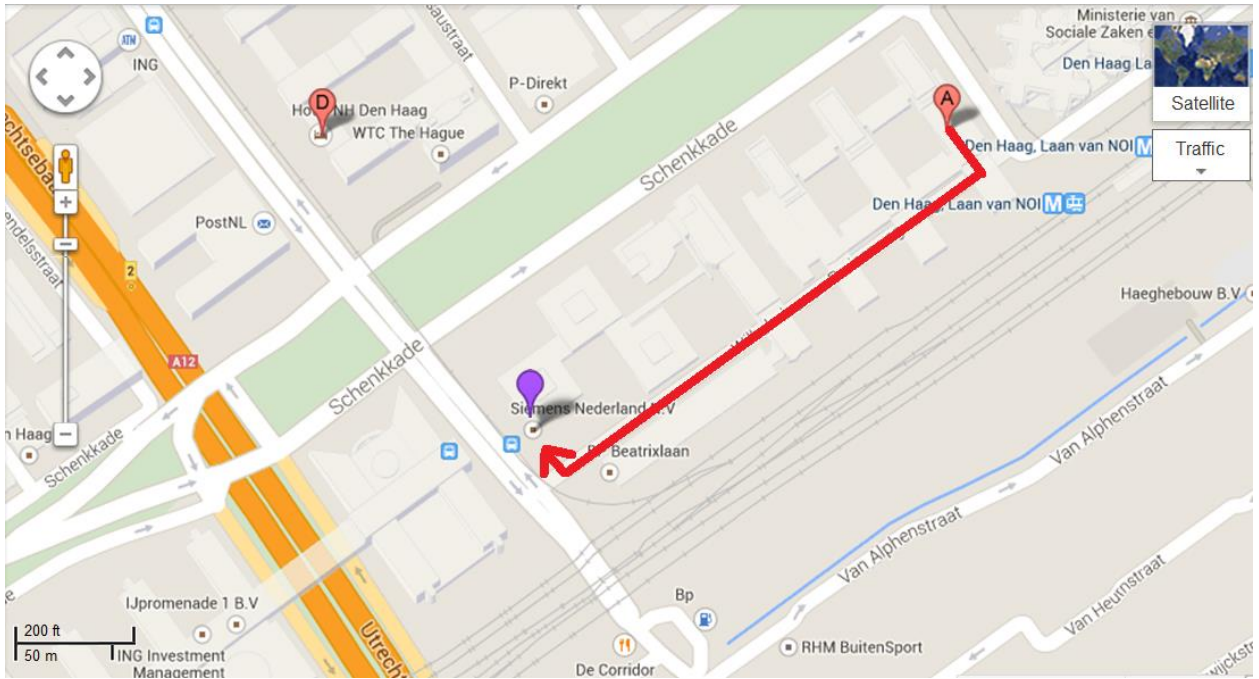

## UPON DISCOVERING A FIRE

- Raise the alarm by activating a break glass (red box)

- Remain calm. Do not stop to pick up personal belongings.
- Proceed to the **nearest** emergency exit by following the green signs
- Do not use the lifts.
- Go to the Fire Assembly Point, use the emergency exit (near the elevator) **(Siemens building, Prinses Beatrixlaan 800 2595 BN Den Haag, which is right when you walk out the building)**
- Do not enter the Headquarters building again until informed by a BHV member (identified by their reflective jacket) or member of the Fire Brigade, that it is safe to do so.

Point A is the Headquarters building and the purple mark is the Siemens building.